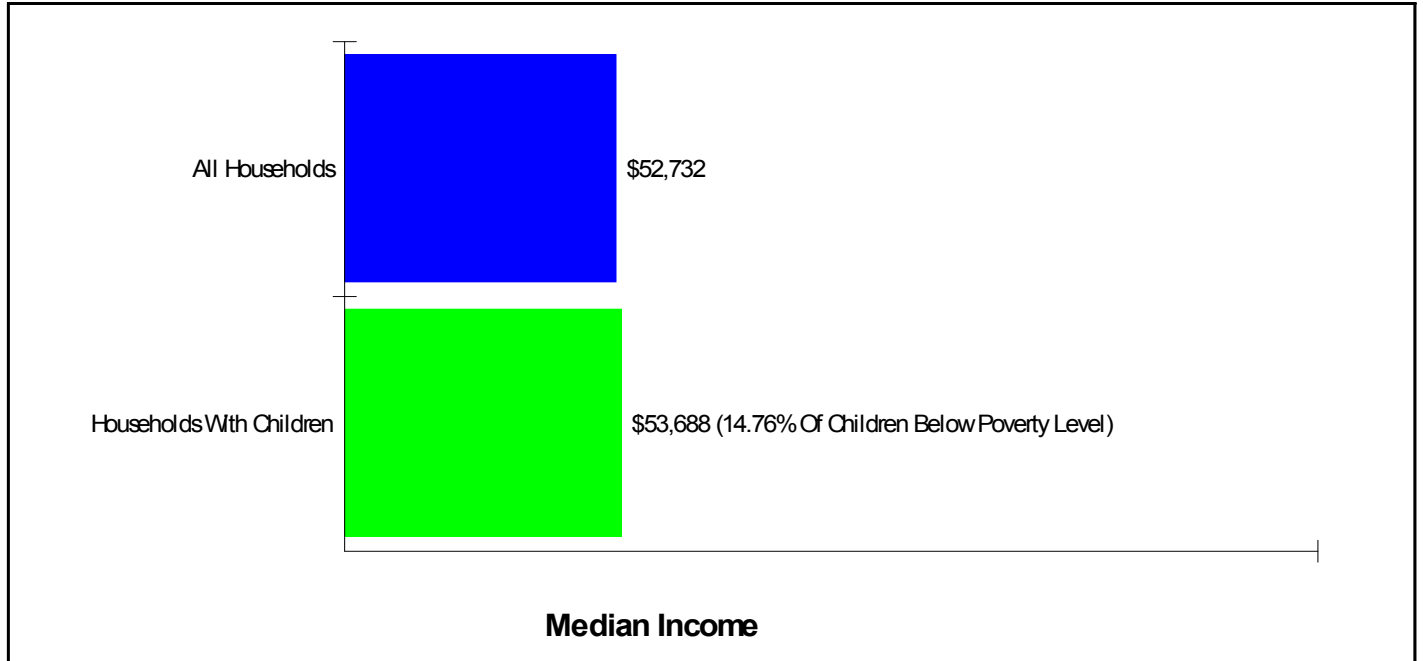

Income FOR BETHLEHEM AREA SCHOOLS