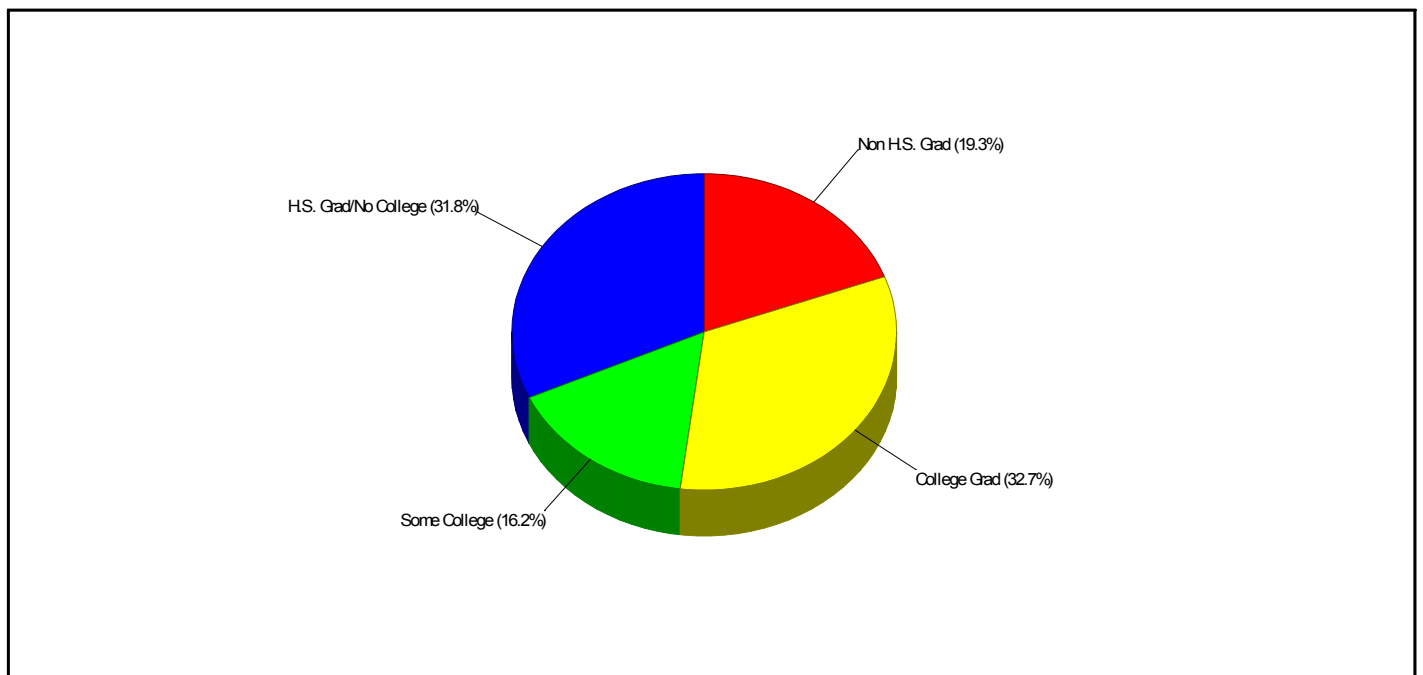

Parent Education Level FOR BETHLEHEM AREA SCHOOLS

Prepared by RE/MAX Real Estate