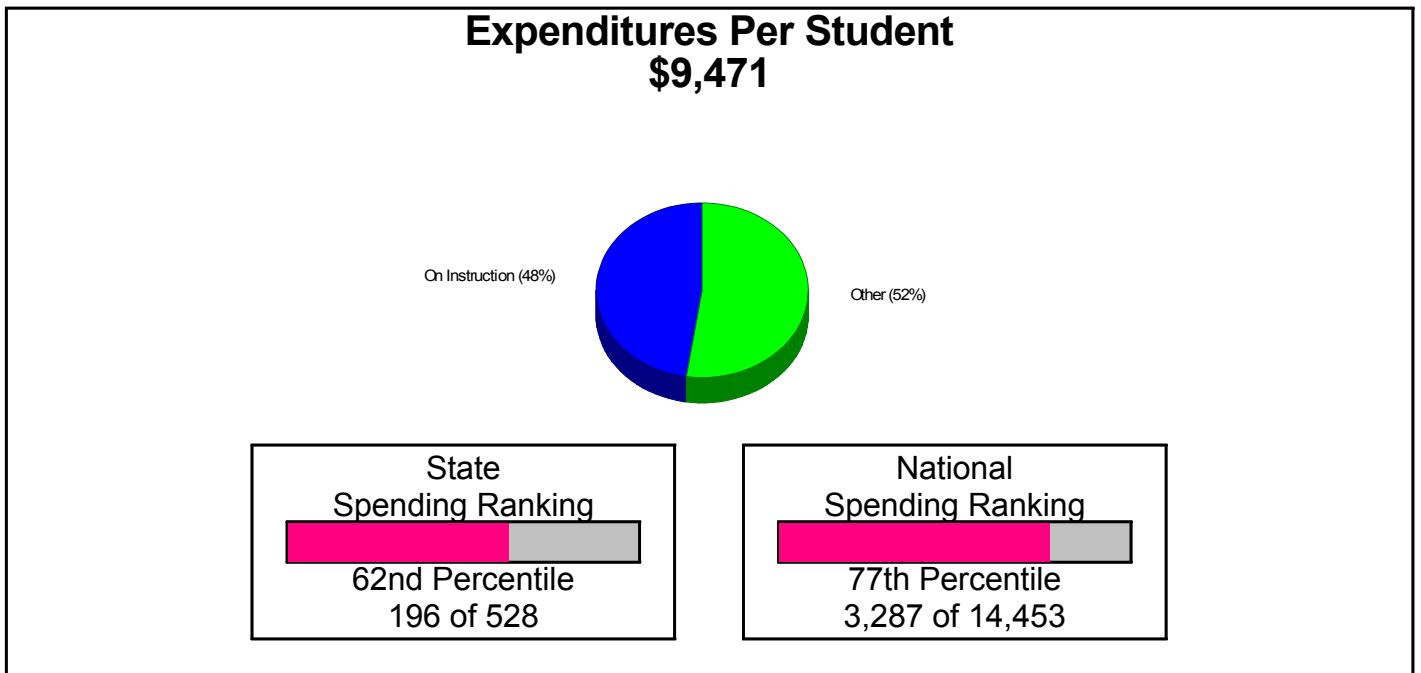

School Expenditures FOR BETHLEHEM AREA SCHOOLS

Expenditures Per Student
$9,471