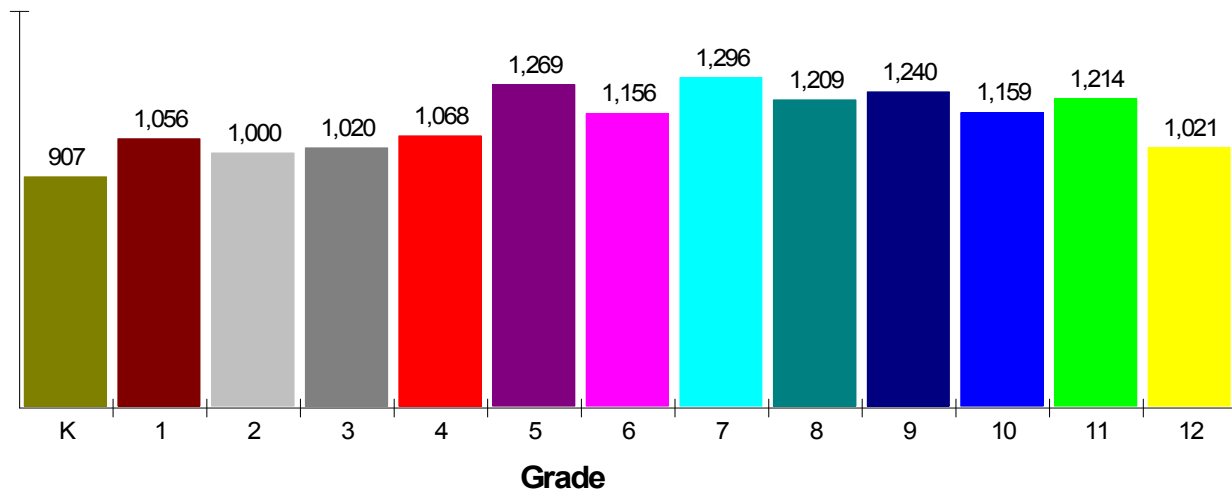

**General Facts
FOR BETHLEHEM AREA SCHOOLS**

BETHLEHEM AREA SCHOOLS
1516 SYCAMORE ST
BETHLEHEM, PA 18017

Type:	(610)861-0500	Independent Local District
Grade Range:		K - 12
Schools:		22
Teacher:		932
Students:		14,615
Student/Teacher Ratio:		15.7 To 1
Student/Librarian Ratio:		1,014.9 To 1
Secondary Student/Guidance Ratio:		171.6 To 1

**Student Enrollment By Grade
FOR BETHLEHEM AREA SCHOOLS**

Total Enrollment = 14,615

National Enrollment Ranking: 527 of 15,679 (96th Percentile)
State Enrollment Ranking: 7 of 532 (98th Percentile)