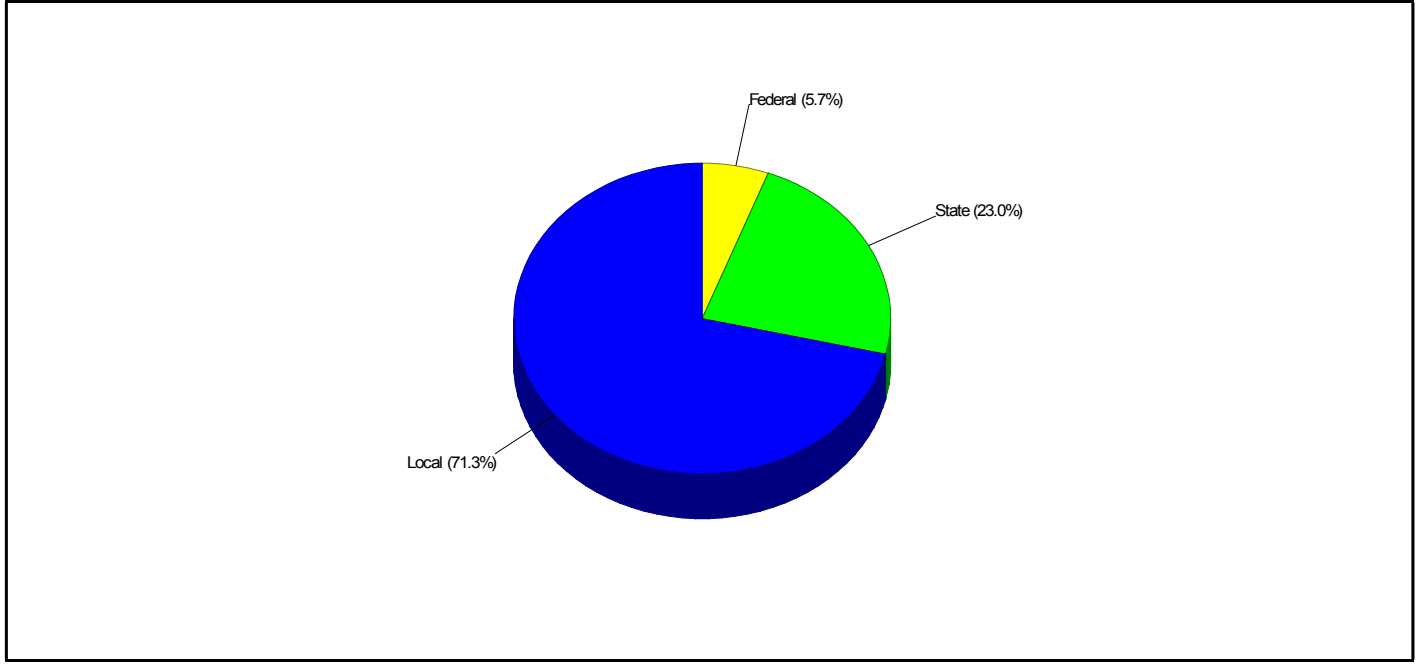

Public Schools for District

NORTHEAST MIDDLE SCHOOL Phone: (610)868-8581
 1110 FERNWOOD ST, BETHLEHEM, PA 18018 Grades: 6 - 8
Distance from Subject: 0.4 Miles **School Type:** Regular
Student/Teacher Ratio: 13.9 to 1 **Students/Teachers:** 762/55
Mascot: Hornets **School Colors :** Kelly Green & White