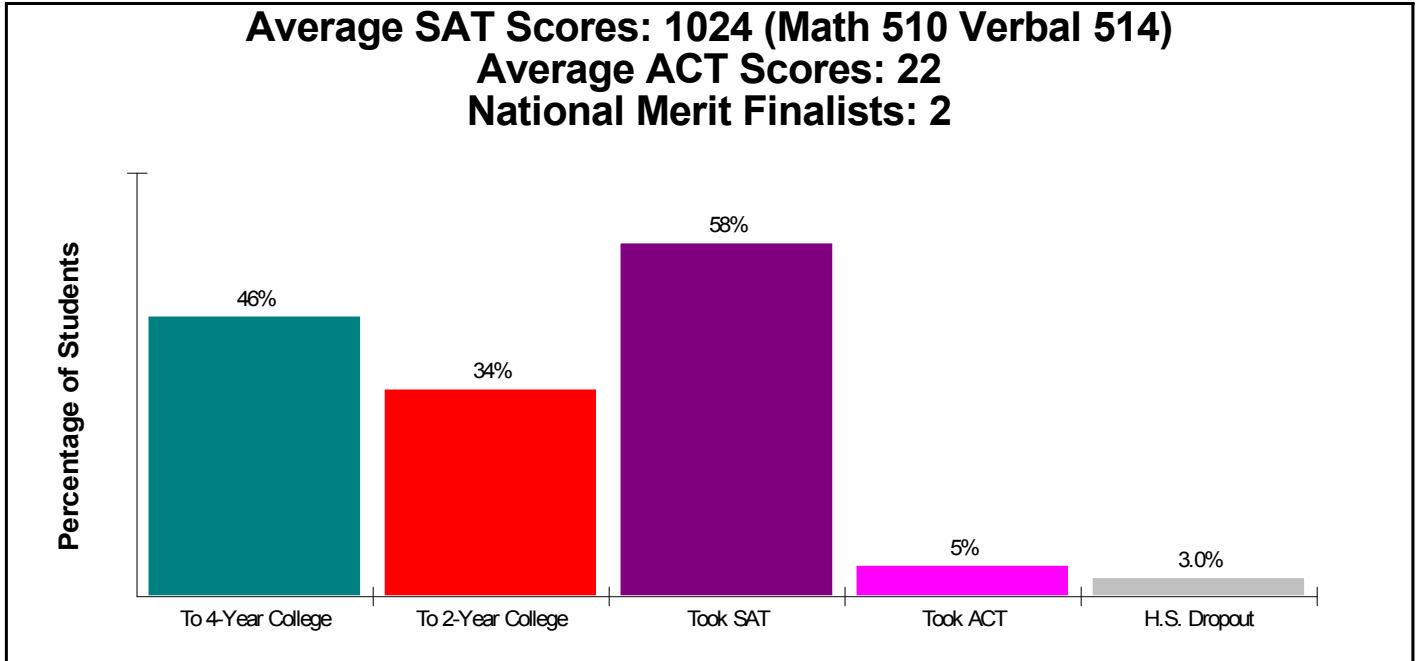

High School Statistics FOR BETHLEHEM AREA SCHOOLS

Average SAT Scores: 1024 (Math 510 Verbal 514)
Average ACT Scores: 22
National Merit Finalists: 2